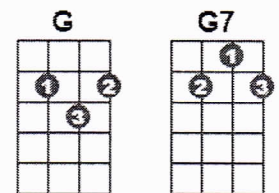

5. Blue Hawaii

[G] Night and you And
 [C] blue Ha – [G] wai – ai - I
 The night is [Am] heavenly [D]
 And you are [G] heaven to me [Am7] [D]

[G] Lovely you And
 [C] blue Ha – [G] wai – ai - I
 With all this [Am] loveliness [D]
 There should be [G] love [G7]

[C] Come with me While the [G] moon is on the sea
 The [A] night is young
 And so are [D] we
 (-So are [D7#5] We)

[G] Dreams come true In
 [C] blue Ha – [G] wai – ai - I
 And mine could [Am] all come true [D]
 This magic [G] night of [C] nights with [G] you