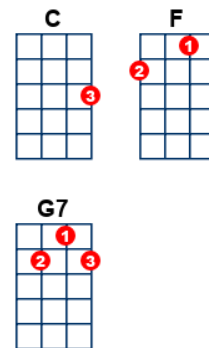

(Let Me Be Your) Teddy Bear

, writer: Kal Mann and Bernie Lowe

Intro 4 bars [C]

[C] Baby let me be your [F] lovin' Teddy [C] Bear
[F] Put a chain around my neck and lead me any-[C]where
Oh let me [G7] be (oh let him be) [NC] Your Teddy [C]
Bear

bridge

I [F] don't wanna be a [G7] tiger
'Cause [F] tigers play too [G7] rough
I [F] don't wanna be a [G7] lion
'Cause [F] lions ain't the [G7] kind you love e-[C]nough

[NC] Just wanna [C] be, your Teddy Bear
[F] Put a chain around my neck and lead me any-[C]where
Oh let me [G7] be (oh let him be) [NC] Your Teddy [C] Bear

Baby [C] let me be, [F] around you every [C] night
[F] Run your fingers through my hair and cuddle me real [C] tight
Oh let me [G7] be (oh let him be) [NC] your Teddy [C] Bear

bridge

I [F] don't wanna be a [G7] tiger
'Cause [F] tigers play too [G7] rough
I [F] don't wanna be a [G7] lion
'Cause [F] lions ain't the [G7] kind you love e-[C]nough

[NC] Just wanna [C] be, your Teddy Bear
[F] Put a chain around my neck and lead me any-[C]where
Oh let me [G7] be (oh let him be) [NC] your Teddy [C] Bear
Oh let me [G7] be (oh let him be) [NC] your Teddy [C] Bear
[NC] I just wanna be your teddy [C] bear