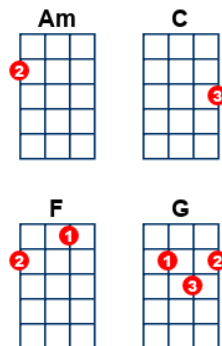

Wagon Wheel

Song 5

intro [C] [G] [Am] [F] [C] [G] [F] [F]

[C] Headed down south to the [G] land of the pines
I'm [Am] thumbin' my way into [F] North Carolina
[C] Starin' up the road
And [G] pray to God I see [F] headlights

I [C] made it down the coast in [G] seventeen hours
[Am] Pickin' me a bouquet of [F] dogwood flowers
And I'm a [C] hopin' for Raleigh
I can [G] see my baby to-[F] night

So [C] rock me mama like a [G] wagon wheel
[Am] Rock me mama any [F] way you feel
[C] Hey, [G] mama [F] rock me

[C] Rock me mama like the [G] wind and the rain
[Am] Rock me mama like a [F] south-bound train
[C] Hey, [G] mama [F] rock me

CHORDS ONLY

[C] [G] [Am] [F] [C] [G] [F] [F]

[C] Runnin' from the cold [G] up in New England
I was [Am] born to be a fiddler in an [F] old-time stringband
My [C] baby plays the guitar, [G] I pick a banjo [F] now

[C] Walkin' to the south [G] out of Roanoke
I caught a [Am] trucker out of Philly
Had a [F] nice long toke
But [C] he's a headed west from the [G] Cumberland Gap
To [F] Johnson City, Tennessee

And I [C] gotta get a move on [G] fit for the sun
I hear my [Am] baby callin' my name and I [F] know that she's the only one
And [C] if I die in Raleigh at [G] least I will die [F] free