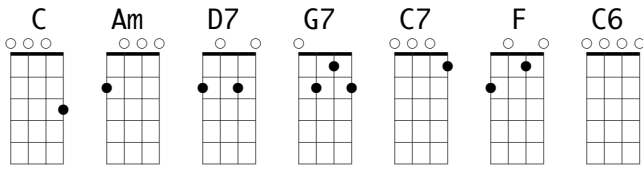

Music Music Music

1949 Stephen Weiss and Bernie Baum

<https://youtu.be/GJb4FoAhdVY>

Verse

[C] Put another nickel in, [Am] in the nickel--odeon
[D7] All I want is [G7] having you and [C] music, music, music!
[C] I'd do anything for you, [Am] Anything you'd want me to
[D7] All I want is [G7] kissing you and [C] music, music, music! [C7]

Bridge

[F] Closer, my dear come [C] closer
The nicest [G7] part of any melody
Is [C][NC] when you're dancing close to me
(bass line is G Ab A B)

So [C] put another nickel in, [Am] In the nickelodeon
[D7] All I want is [G7] loving you and [C] music, music, music!

Instrumental same chords as verse

Bridge

[F] Closer, my dear come [C] closer
The nicest [G7] part of any melody
Is [C][NC] when you're dancing close to me
(bass line is G Ab A B)

[C] Put another nickel in, [Am] in the nickel--odeon
[D7] All I want is [G7] having you and [C] music, music, music!
[C] I'd do anything for you, [Am] Anything you'd want me to
[D7] All I want is [G7] kissing you and [C] music, music, music!

[C] So put another nickel in, [Am] in the nickel--odeon
[D7] All I want is [G7] loving you and [C] music, music, music!
[D7] All I want is [G7] loving you and [C] music, music, music! [C6]