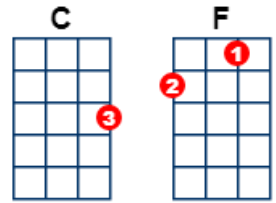

(Let Me Be Your) Teddy Bear

Elvis Presley

Kal Mann and Bernie Lowe, Elvis Presley 1957 -
<https://www.youtube.com/watch?v=NkDbk-egHH4>

Intro 4 bars [C]

[C] Baby let me be your [F] lovin' Teddy [C] Bear
[F] Put a chain around my neck and lead me any-[C]where
Oh let me [G7] be (oh let him be) [NC] Your Teddy [C] Bear

I [F] don't wanna be a [G7] tiger
'Cause [F] tigers play too [G7] rough
I [F] don't wanna be a [G7] lion
'Cause [F] lions ain't the [G7] kind you love e-[C]nough
[NC] Just wanna [C] be, your Teddy Bear
[F] Put a chain around my neck and lead me any-[C]where
Oh let me [G7] be (oh let him be) [NC] Your Teddy [C] Bear

Baby [C] let me be, [F] around you every [C] night
[F] Run your fingers through my hair and cuddle me real [C] tight
Oh let me [G7] be (oh let him be) [NC] your Teddy [C] Bear

I [F] don't wanna be a [G7] tiger
'Cause [F] tigers play too [G7] rough
I [F] don't wanna be a [G7] lion
'Cause [F] lions ain't the [G7] kind you love e-[C]nough
[NC] Just wanna [C] be, your Teddy Bear
[F] Put a chain around my neck and lead me any-[C]where
Oh let me [G7] be (oh let him be) [NC] your Teddy [C] Bear
Oh let me [G7] be (oh let him be) [NC] your Teddy [C] Bear
[NC] I just wanna be your teddy [C] bear