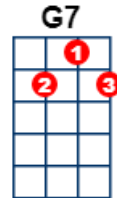

(Let Me Be Your) Teddy Bear

Elvis Presley

Kal Mann and Bernie Lowe, Elvis Presley 1957 -
<https://www.youtube.com/watch?v=NkDbk-egHH4>

Intro 4 bars [C]

[C] Baby let me be your [F] lovin' Teddy [C] Bear
[F] Put a chain around my neck and lead me any-[C]where
Oh let me [G7] be (oh let him be) [NC] Your Teddy [C] Bear

I [F] don't wanna be a [G7] tiger
'Cause [F] tigers play too [G7] rough
I [F] don't wanna be a [G7] lion
'Cause [F] lions ain't the [G7] kind you love e-[C]nough
[NC] Just wanna [C] be, your Teddy Bear
[F] Put a chain around my neck and lead me any-[C]where
Oh let me [G7] be (oh let him be) [NC] Your Teddy [C] Bear

Baby [C] let me be, [F] around you every [C] night
[F] Run your fingers through my hair and cuddle me real [C] tight
Oh let me [G7] be (oh let him be) [NC] your Teddy [C] Bear

I [F] don't wanna be a [G7] tiger
'Cause [F] tigers play too [G7] rough
I [F] don't wanna be a [G7] lion
'Cause [F] lions ain't the [G7] kind you love e-[C]nough
[NC] Just wanna [C] be, your Teddy Bear
[F] Put a chain around my neck and lead me any-[C]where
Oh let me [G7] be (oh let him be) [NC] your Teddy [C] Bear
Oh let me [G7] be (oh let him be) [NC] your Teddy [C] Bear
[NC] I just wanna be your teddy [C] bear