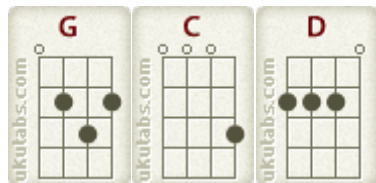

Singin' The Blues

Well, [G] I never felt more like [C] singin' the blues
 'Cause [G] I never thought that [C] I'd ever [D] lose
 Your [C] love dear, [D] why'd you do me this [G] way.

Well, [G] I never felt more like [C] cryin' all night
 'Cause [G] everything's wrong, there [C] ain't nothin' [D] right
 With-[C] out you, [D] you got me singin' the [G] blues. G7

Now the [C] moon and stars no [G] longer shine
 The [C] dream is gone I [G] thought was mine
 There's [C] nothin' left for [G] me to do
 But Cry-y-y over [D] you

Well, [G] I never felt more like [C] runnin' away
 But [G] how can I go when [C] I couldn't [D] stay
 With-[C] out you, [D] you got me singin' the [G] blues. G7

Well the [C] moon and stars no [G] longer shine
 And the [C] dream is gone that I [G] thought was mine
 There's [C] nothin' left for [G] me to do
 But Cry-Cry-Cry-Cry over [D] you

Well, I [G] never felt more like [C] runnin' away
 But [G] how can I go when [C] I couldn't [D] stay
 With-[C] out you, [D] you got me singin' the [G] blues //