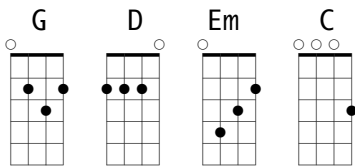

# Wagon Wheel (Key of G)

1973 Bob Dylan and 1998 Ketch Secor

<https://youtu.be/1gX1EP6mG-E>

[G] Headed down south to the [D] land of the pines  
And I'm [Em] thumbin' my way into [C] North Caroline  
[G] Starin' up the road  
And [D] pray to God I see [C] headlights

I [G] made it down the coast in [D] seventeen hours  
[Em] Pickin' me a bouquet of [C] dogwood flowers  
And I'm a [G] hopin' for Raleigh  
I can [D] see my baby to-[C]night

[G]. [D]. [Em]. [C]. [G]. [D]. [C]

[G] Runnin' from the cold [D] up in New England  
I was [Em] born to be a fiddler in an [C] old-time stringband  
My [G] baby plays the guitar, [D] I pick a banjo [C] now

## *Chorus*

So [G] rock me mama like a [D] wagon wheel  
[Em] Rock me mama any [C] way you feel  
[G] Hey, [D] mama [C] rock me

[G] Rock me mama like the [D] wind and the rain  
[Em] Rock me mama like a [C] south-bound train  
[G] Hey, [D] mama [C] rock me